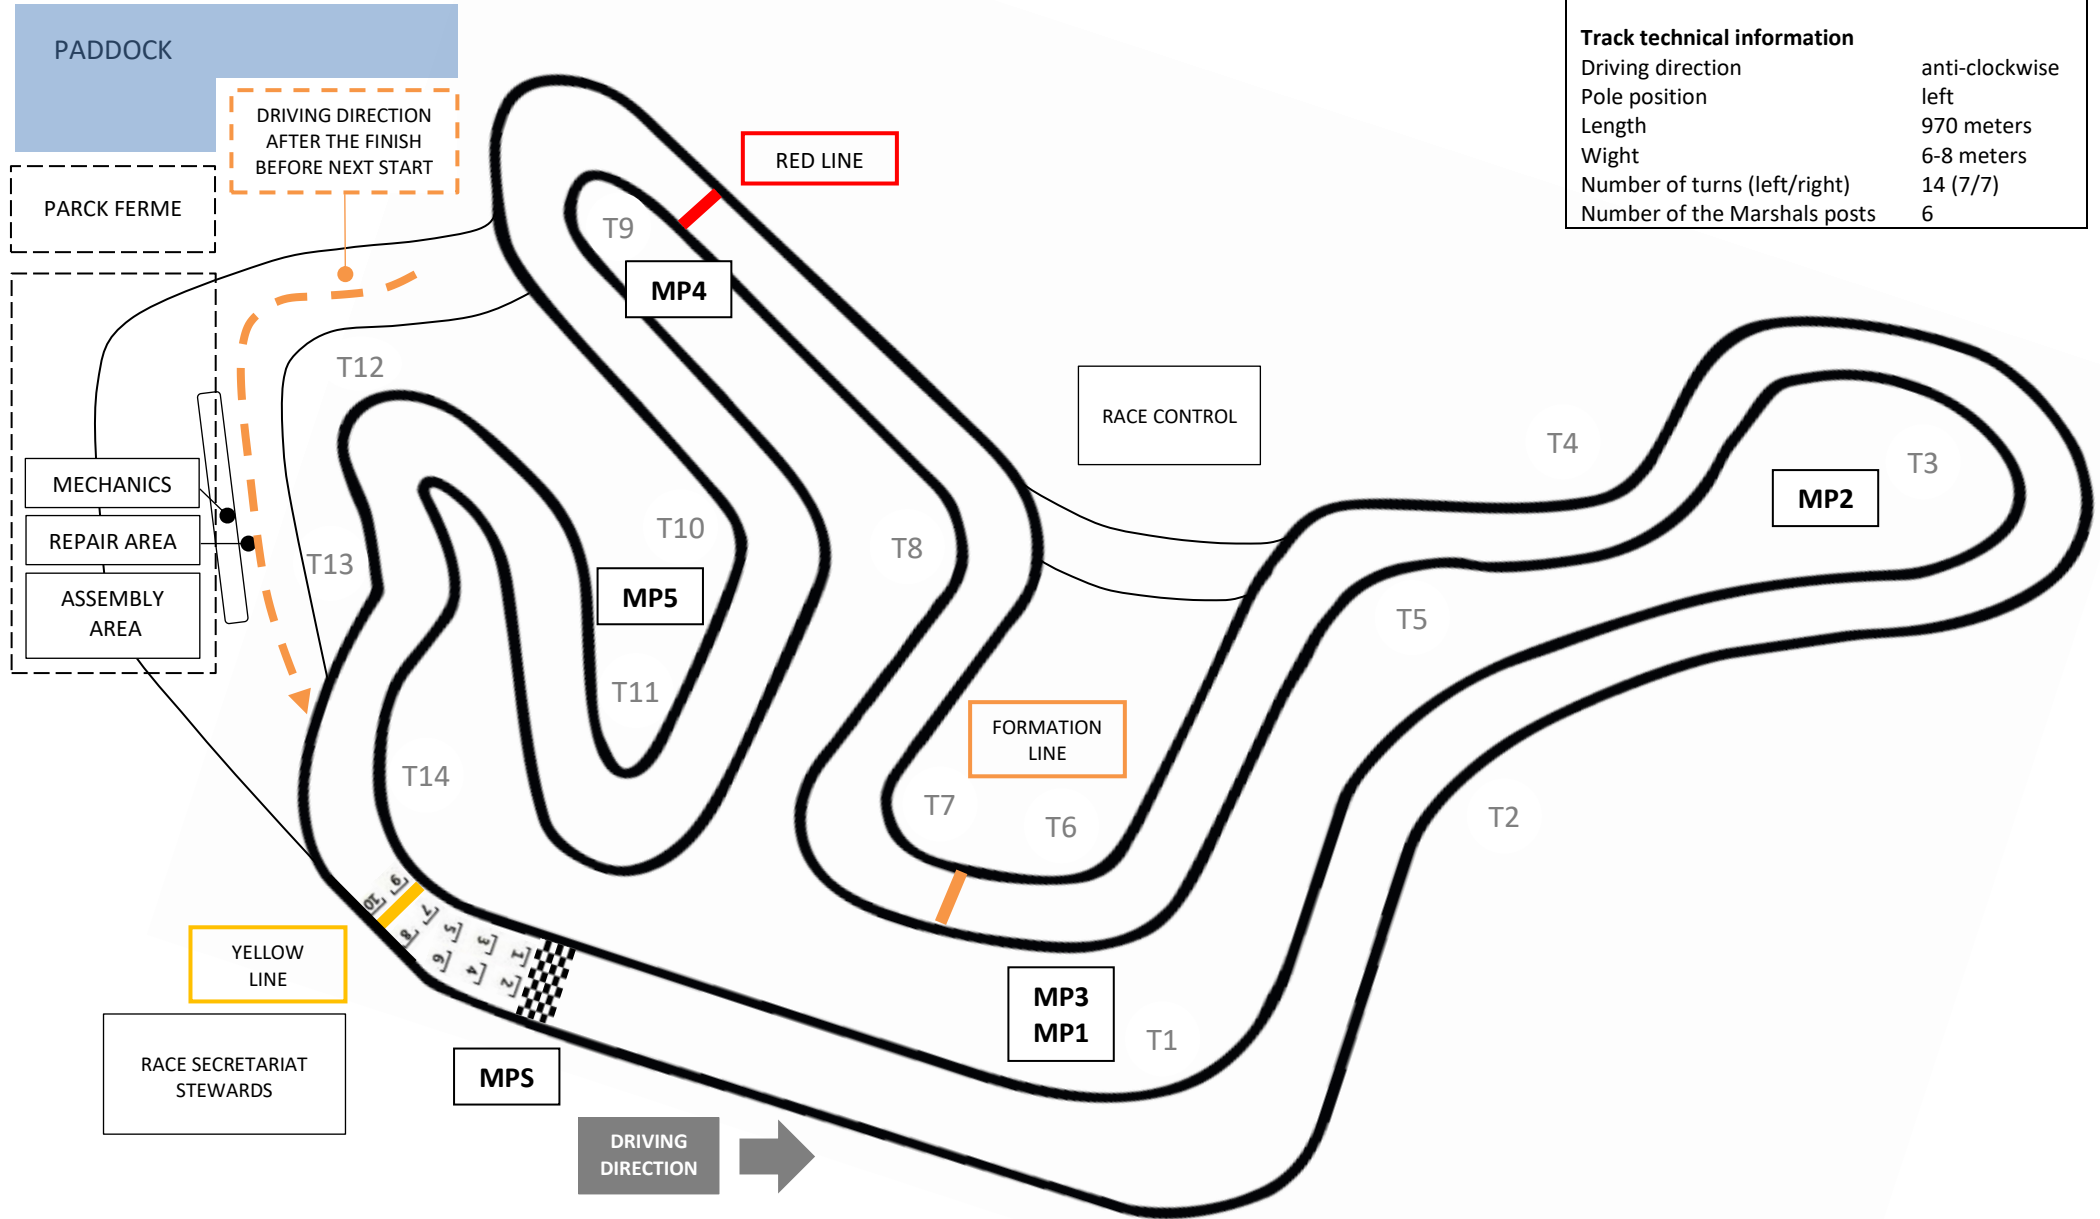

ANYKSCIAI, CIRCUIT

Anyksciai, Lithuania

Track technical information

Driving direction	anti-clockwise
Pole position	left
Length	970 meters
Wight	6-8 meters
Number of turns (left/right)	14 (7/7)
Number of the Marshals posts	6