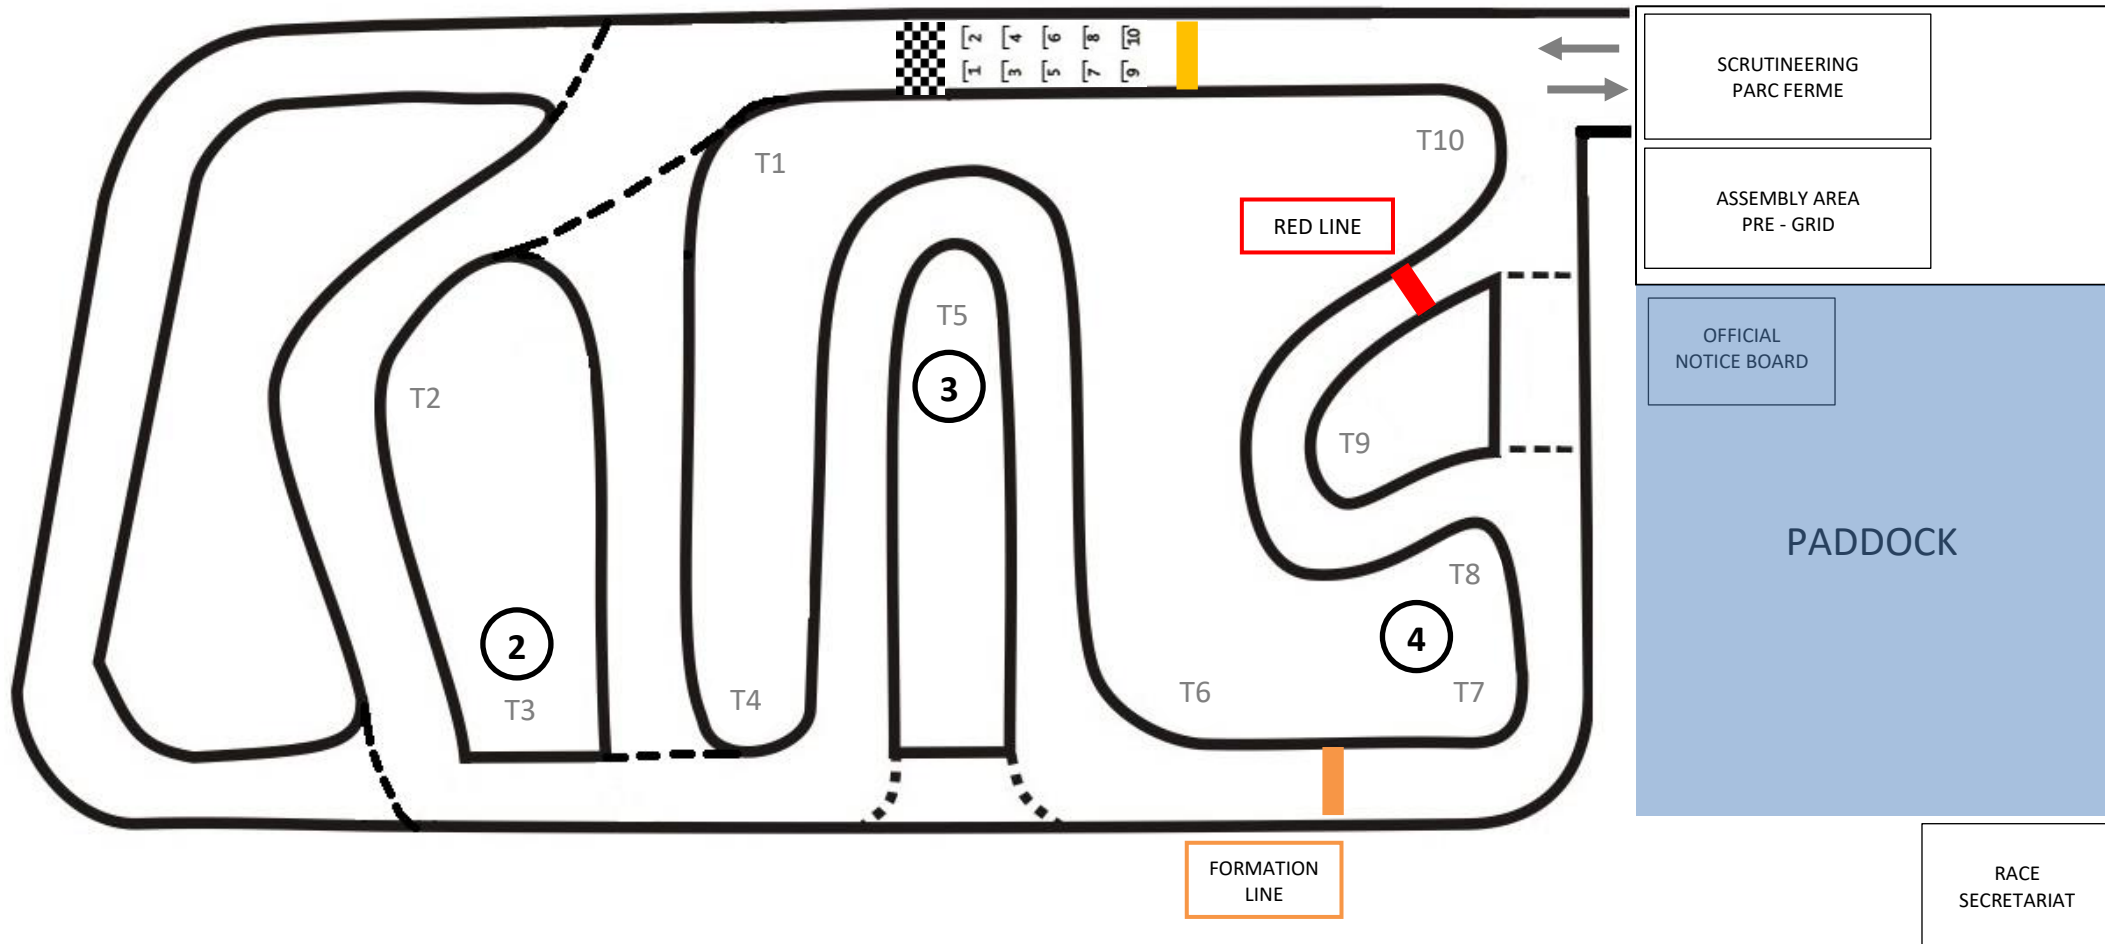

# BAČIŪNAI, CIRCUIT

Šiauliai, Lithuania

### Track technical info

Driving direction	anti-clockwise
Pole position	left
Length	810 meters
Wight	10 meters
Turns (left/right)	10 (8/2)
Marshals' posts	4

RACE CONTROL  
TIMEKEEPING

1

YELLOW  
LINE

SCRUTINEERING  
PARC FERME

ASSEMBLY AREA  
PRE - GRID

OFFICIAL  
NOTICE BOARD

PADDOCK

RACE  
SECRETARIAT